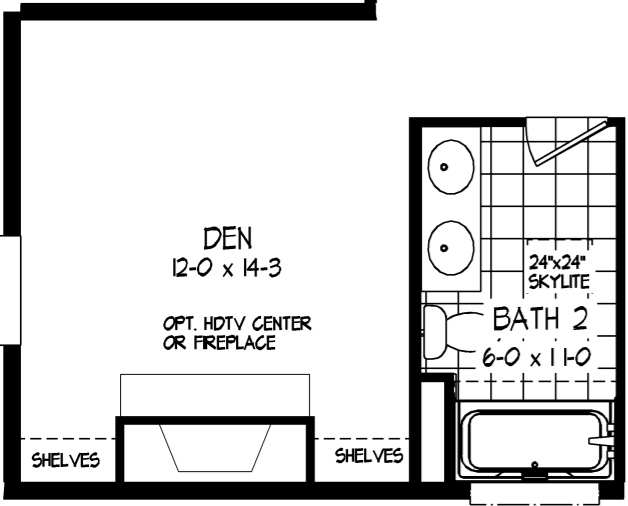

OPTIONAL STUDY
(REPLACES BEDROOM 4)

OPTIONAL 1/2" BATH
(REPLACES HIDDEN -PANTRY)

OPTIONAL DEN
(REPLACES BEDROOM 3)

MODEL: MNR-45724A
 Approximately 2644 SqFt (incl BR1 Porch)
 4 Bed, 2 Bath