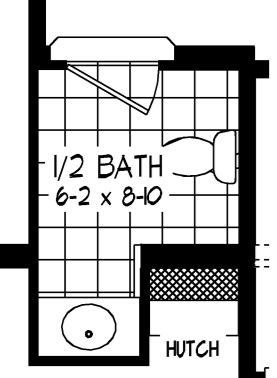

OPTIONAL STUDY
(REPLACES BEDROOM 4)

OPTIONAL 1/2" BATH
(REPLACES HIDDEN -PANTRY)

OPTIONAL DEN
(REPLACES BEDROOM 3)

MODEL: MNR-45724A
 Approximately 2644 SqFt (incl BR1 Porch)
 4 Bed, 2 Bath