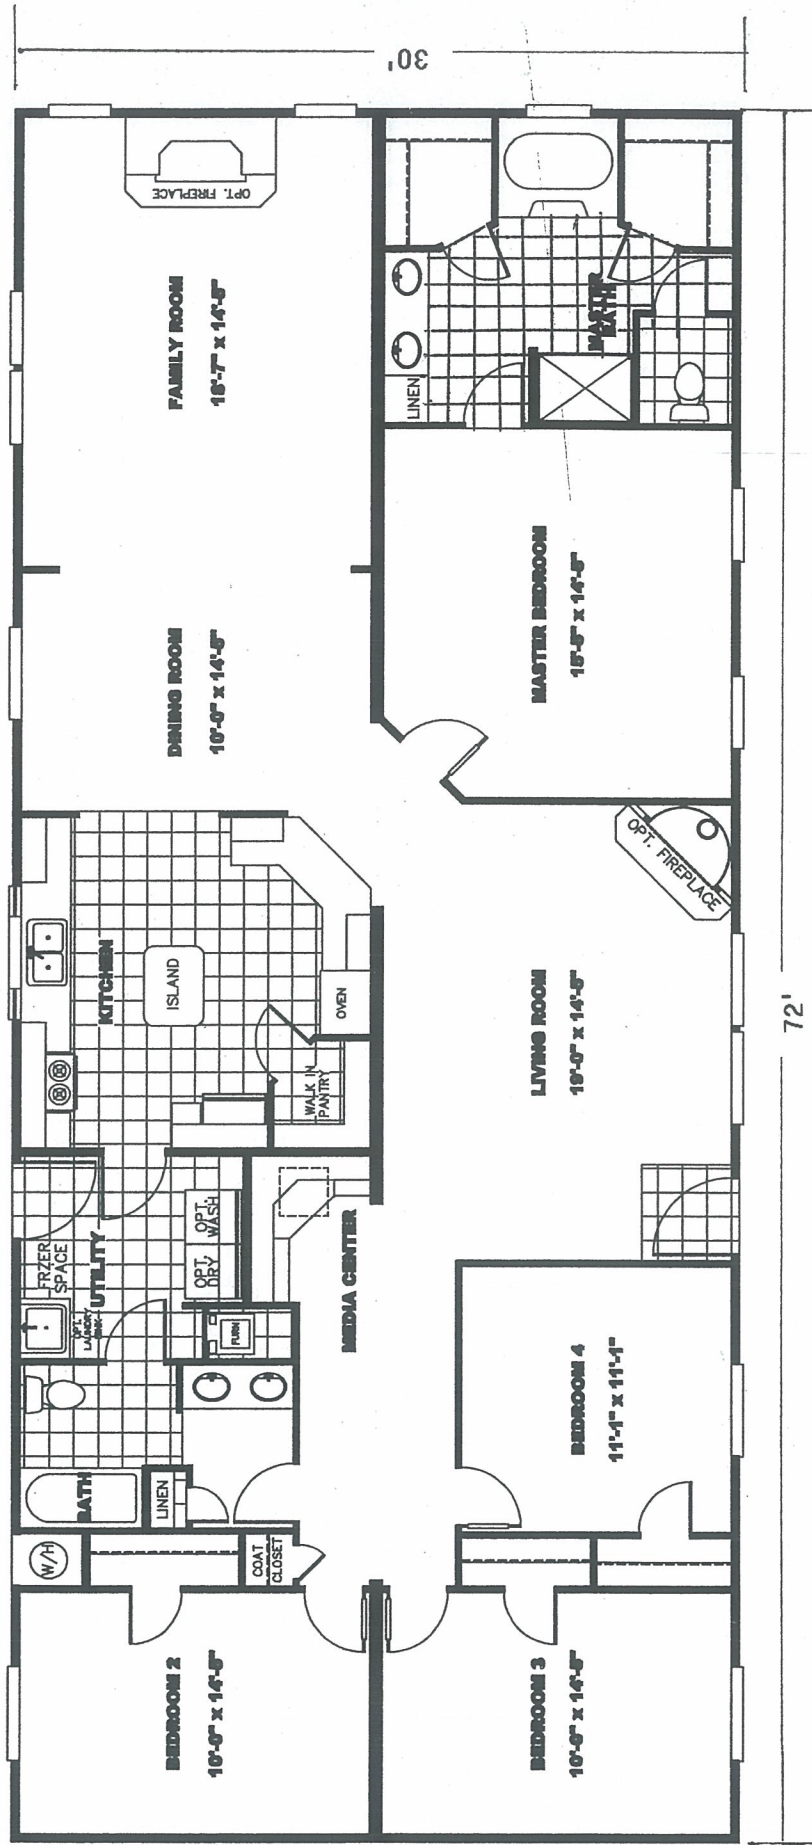

OPT. S.O.D.

# Model SED-32724A

APPROXIMATELY 2160 Sq Ft 4 BEDROOM, 2 BATH

72'

30'